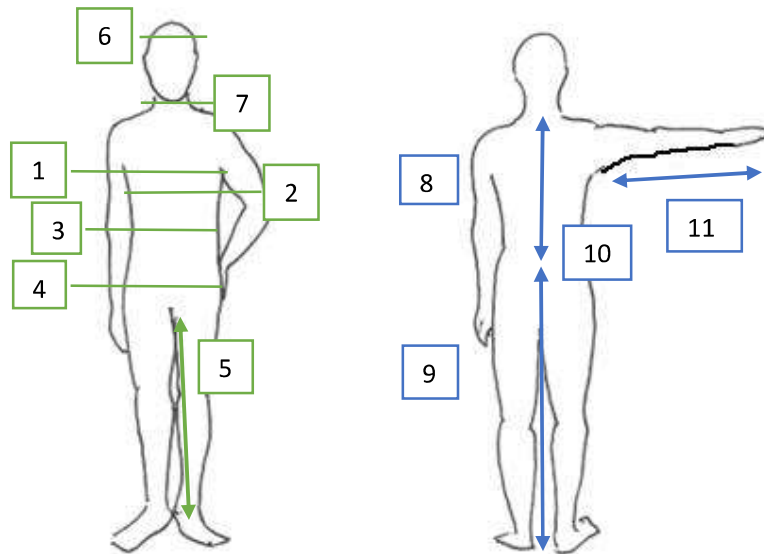

Embassy Theatre Skegness | Magna Vitae Productions:

PRODUCTION	Dick Whittington Pantomime 2023
TEAM	
Childs Name	

1	CHEST/BUST	
2	UNDER BUST	
3	WAIST	
4	HIPS	
5	INSIDE LEG	
6	HEAD	
7	COLLAR	
8	NAPE TO WAIST	

9	WAIST TO FLOOR	
10	NAPE TO FLOOR	
11	UNDERARM	
	<b>HEIGHT</b>	
	SHOE SIZE	
	UK DRESS SIZE	
	TROUSER SIZE	
	BRA SIZE	

**Please provide all appropriate sizes in cms**

**Costume Notes: -**